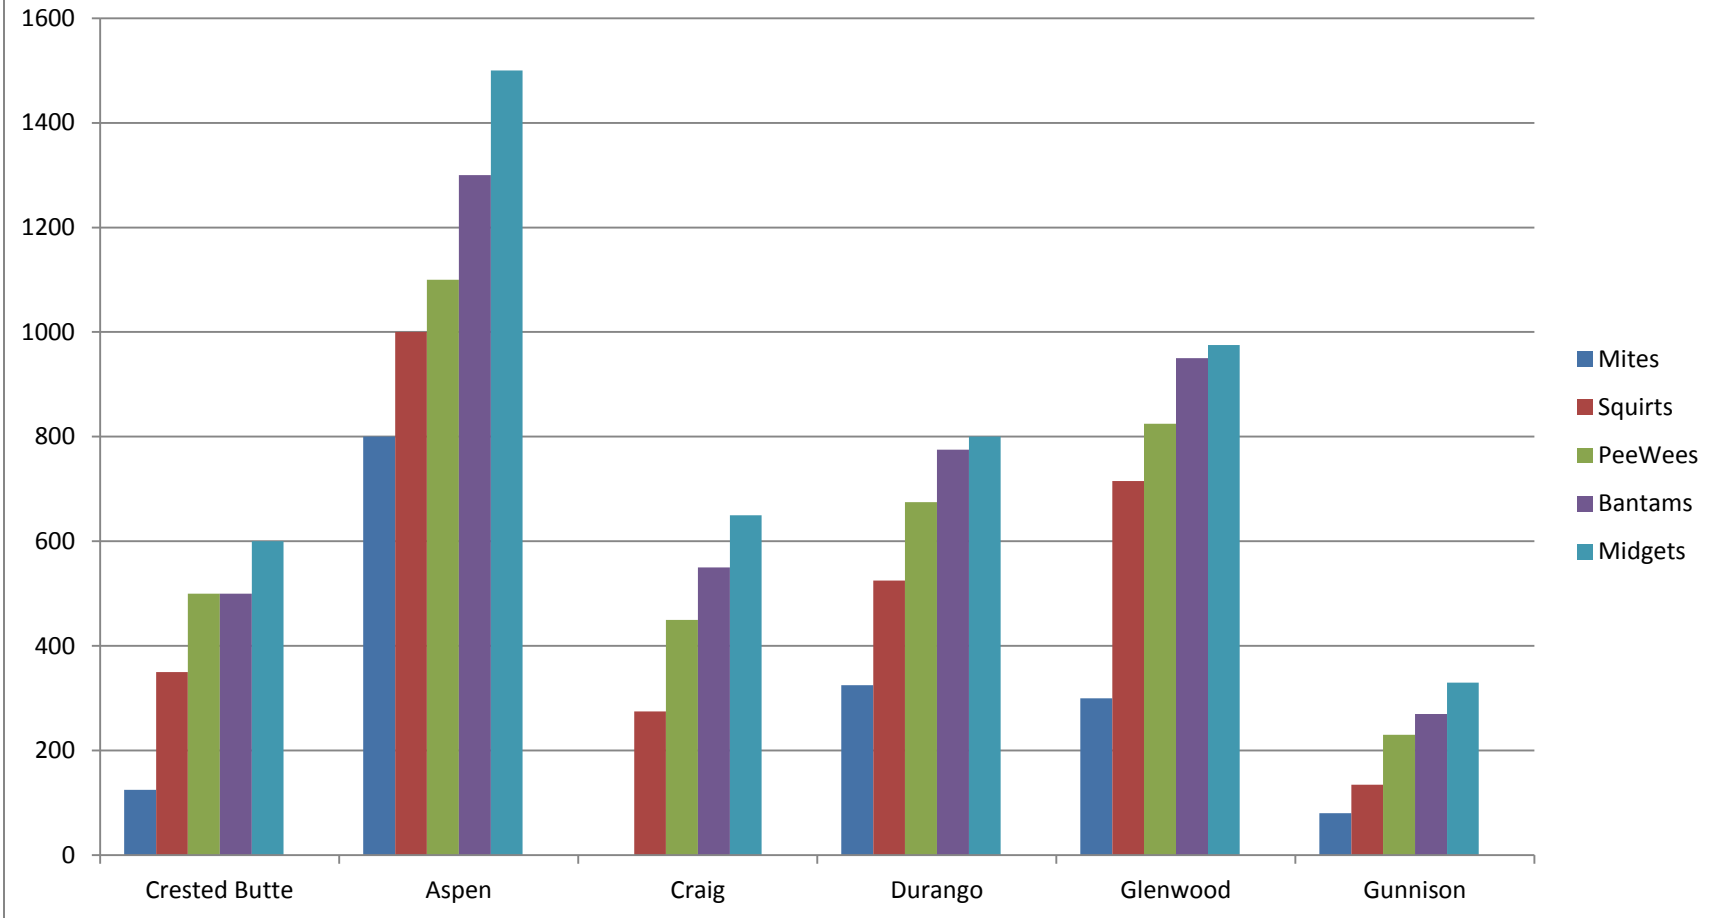

2013-2014 CDYHL Fees

No fee information could be found for Colorado Jr Eagles, Denver Country Club or for Littleton at the time the research was completed.

Gunnison fees do not include uniforms, tournaments, etc. Gunnison also does a couple of major fundraisers each season.

Glenwood Springs also adds an additional $225 volunteer fee. If families complete a certain amount of volunteer hours they get the fee back.