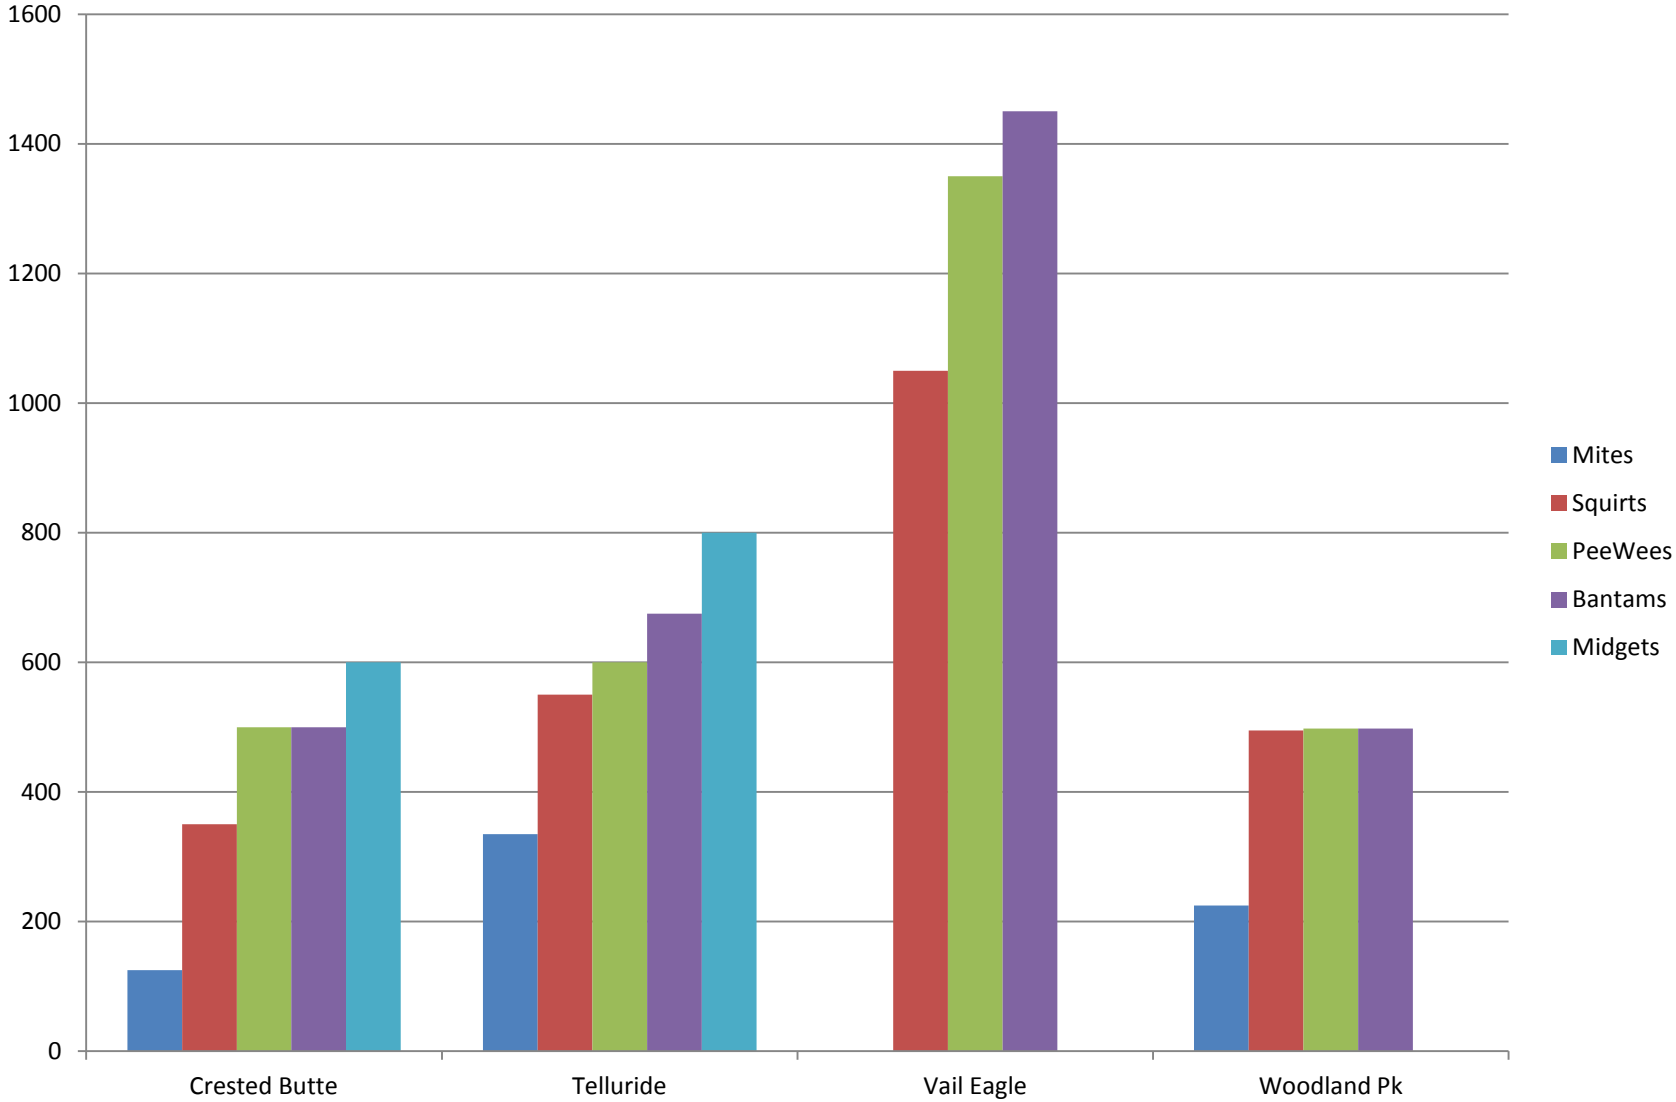

2013-2014 CDYHL Hockey Fees