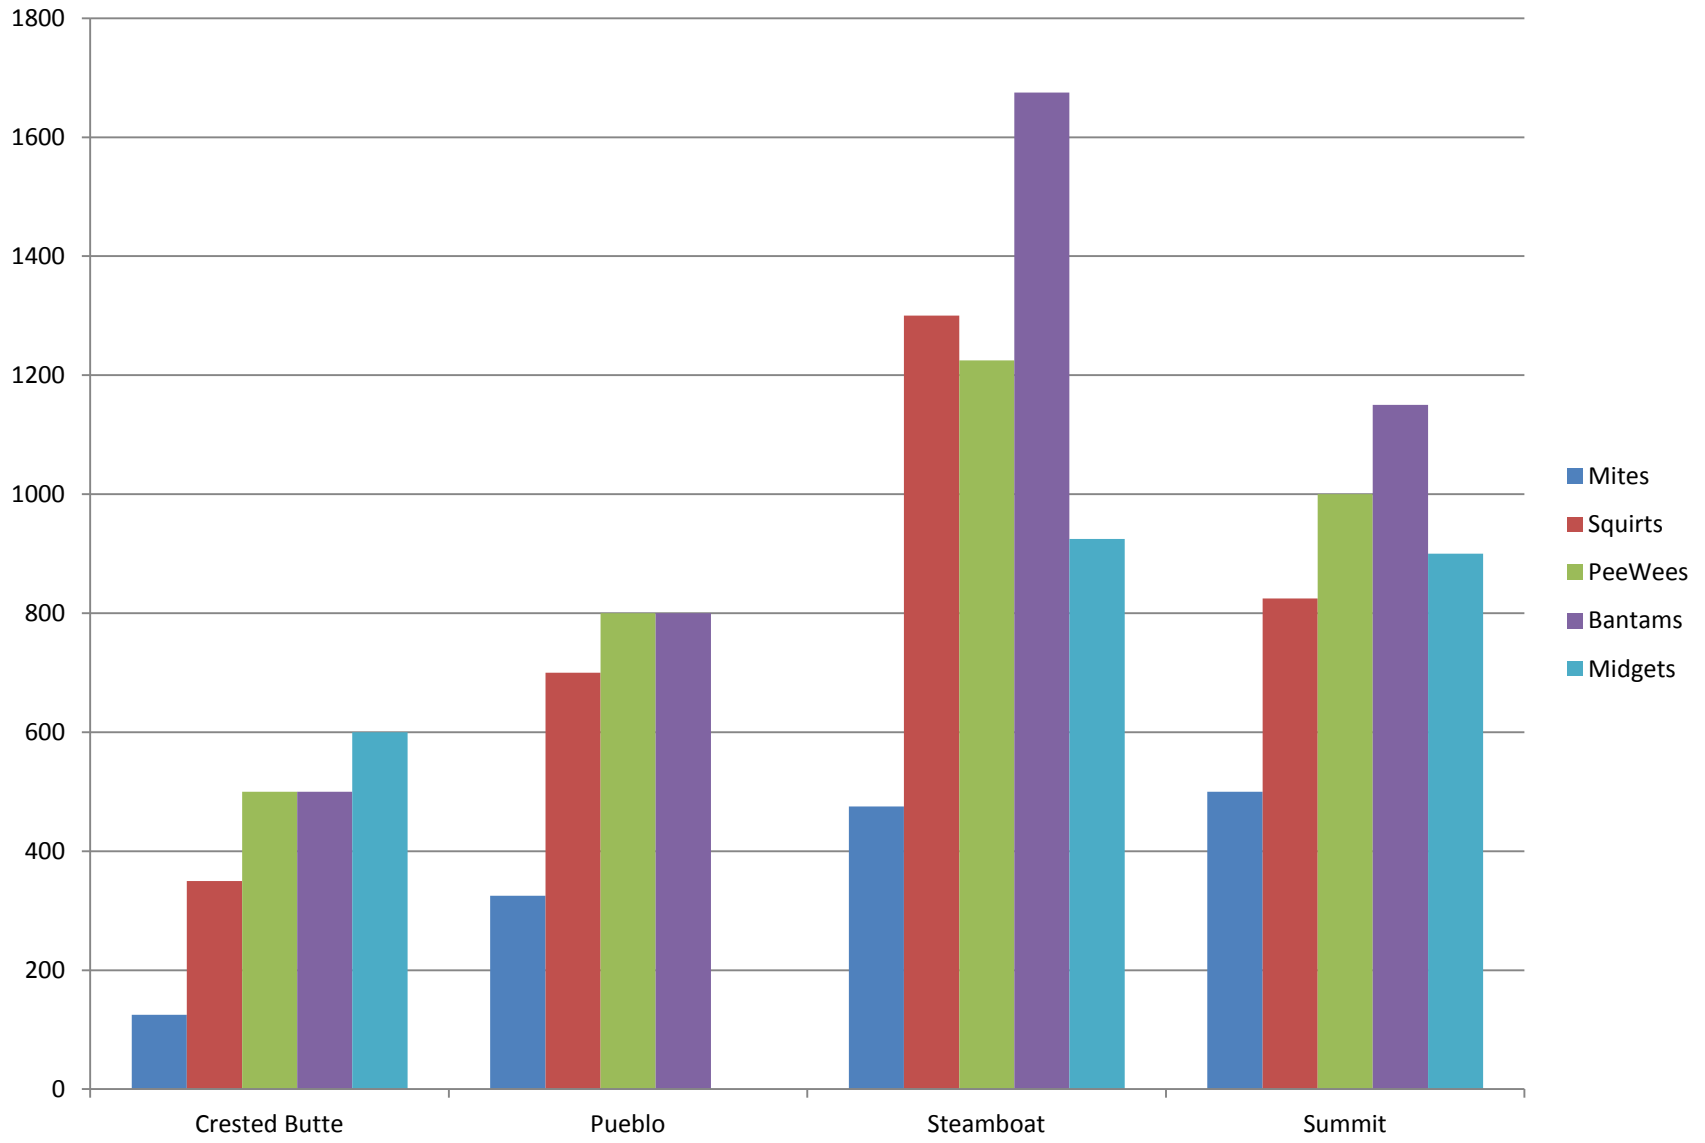

2013-2014 CDYHL Hockey Fees